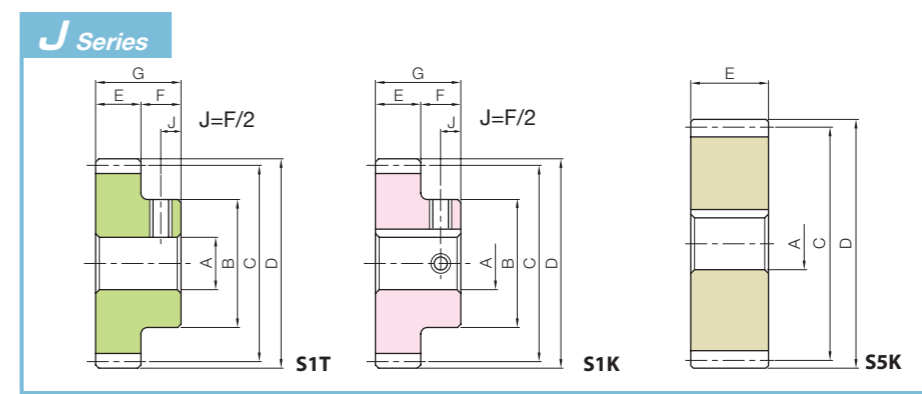

Catalog Number	No. of teeth	Shape	Bore AH7	Hub dia. B	Pitch dia. C	Outside dia. D	Face width E	Hub width F	Total length G	Allowable torque (N·m)				Backlash (mm)	Weight (kg)				
										Bending strength	Surface durability	Bending strength	Surface durability						
SUS1.5-15	15	S1	8	18	22.5	25.5	15	14	29	6.89	0.43	0.70	0.044	0.064					
SUS1.5-16	16			7.63	0.50	0.78				0.051	0.077								
SUS1.5-18	18			9.16	0.65	0.93				0.066	0.099								
SUS1.5-20	20			10.7	0.82	1.09				0.084	0.12								
SUS1.5-22	22			12.3	1.01	1.26				0.10	0.15								
SUS1.5-24	24			13.9	1.23	1.42				0.13	0.18								
SUS1.5-25	25			14.8	1.35	1.50				0.14	0.20								
SUS1.5-28	28			17.2	1.71	1.76				0.17	0.26								
SUS1.5-30	30			18.9	1.98	1.93				0.20	0.30								
SUS1.5-32	32			20.6	2.27	2.10				0.23	0.34								
SUS1.5-35	35	S1	10	42	52.5	55.5	15	14	29	23.2	2.74	2.36	0.28	0.39					
SUS1.5-36	36			24.0	2.91	2.45				0.30	0.43								
SUS1.5-40	40			27.5	3.62	2.80				0.37	0.49								
SUS1.5-42	42			29.2	4.01	2.98				0.41	0.52								
SUS1.5-45	45			31.9	4.64	3.25				0.47	0.58								
SUS1.5-48	48			34.5	5.31	3.52				0.54	0.63								
SUS1.5-50	50			36.3	5.79	3.70				0.59	0.72								
SUS1.5-55	55			40.7	7.08	4.15				0.72	0.87								
SUS1.5-56	56			41.6	7.36	4.24				0.75	0.90								
SUS1.5-60	60			45.2	8.51	4.61				0.87	1.03								
SUS1.5-64	64	S1	12	60	96	99	16	36	36	48.8	9.75	4.97	0.99	1.13					
SUS1.5-70	70			54.2	11.8	5.52				1.20	1.42								
SUS1.5-80	80			63.2	15.6	6.45				1.59	1.86								
SUS1.5-100	100			81.4	25.2	8.30				2.57	2.62								
SUS2-15	15			S1	12	24				30	34	20	—	—	16.3	1.05	1.67	0.11	0.14
SUS2-16	16					18.1				1.22	1.85				0.12	0.16			
SUS2-18	18					21.7				1.59	2.21				0.16	0.22			
SUS2-20	20					25.4				2.01	2.59				0.20	0.27			
SUS2-22	22					29.2				2.48	2.98				0.25	0.34			
SUS2-24	24					33.0				3.01	3.37				0.31	0.40			
SUS2-25	25	35.0	3.30			3.57	0.34	0.44											
SUS2-28	28	40.9	4.18			4.17	0.43	0.56											
SUS2-30	30	44.8	4.83			4.57	0.49	0.67											
SUSA2-32	32	S5	15			64	68	74	—	—	—				48.9	5.53	4.98	0.56	0.48
SUSA2-35	35			54.9	6.67	5.60	0.68	0.58											
SUSA2-36	36			57.0	7.08	5.81	0.72	0.62											
SUSA2-40	40			65.2	8.85	6.65	0.90	0.77											
SUSA2-42	42			69.3	9.81	7.07	1.00	0.85											
SUSA2-45	45			75.5	11.4	7.70	1.16	0.98											
SUSA2-48	48			81.8	13.0	8.34	1.33	1.12											
SUSA2-50	50			86.0	14.2	8.77	1.44	1.22											
SUSA2-55	55			96.5	17.3	9.84	1.77	1.48											
SUSA2-60	60			107	20.8	10.9	2.13	1.77											
SUSA2-70	70	128	29.0	13.1	2.96	2.41													

To order J Series products, please specify: **Catalog No. + J + BORE.**

Bore H7	* The product shapes of J Series items are identified by background color.																		
	8	10	12	14	15	16	17	18	19	20	22	25	28	30	32	35	40	45	50
Keyway JS9	-		4x1.8		5x2.3			6x2.8			8x3.3			10x3.3		12x3.3		14x3.8	
Screw size	-		M5		M4			M5			M6			M8		M10		-