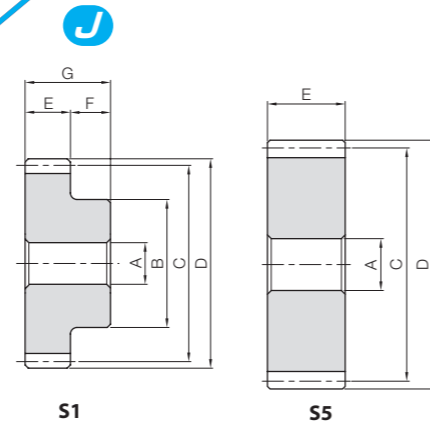

Catalog Number	No. of teeth	Shape	Bore AH7	Hub dia. B	Pitch dia. C	Outside dia. D	Face width E	Hub width F	Total length G	Allowable torque (N·m)				Backlash (mm)	Weight (kg)				
										Bending strength	Surface durability	Bending strength	Surface durability						
SUS1.5-15	15	S1	8	18	22.5	25.5	15	14	29	6.89	0.43	0.70	0.044	0.064					
SUS1.5-16	16			7.63	0.50	0.78				0.051	0.077								
SUS1.5-18	18			9.16	0.65	0.93				0.066	0.099								
SUS1.5-20	20			10.7	0.82	1.09				0.084	0.12								
SUS1.5-22	22			12.3	1.01	1.26				0.10	0.15								
SUS1.5-24	24			13.9	1.23	1.42				0.13	0.18								
SUS1.5-25	25			14.8	1.35	1.50				0.14	0.20								
SUS1.5-28	28			17.2	1.71	1.76				0.17	0.26								
SUS1.5-30	30			18.9	1.98	1.93				0.20	0.30								
SUS1.5-32	32			20.6	2.27	2.10				0.23	0.34								
SUS1.5-35	35	S1	10	42	52.5	55.5	15	14	29	23.2	2.74	2.36	0.28	0.39					
SUS1.5-36	36			24.0	2.91	2.45				0.30	0.43								
SUS1.5-40	40			27.5	3.62	2.80				0.37	0.49								
SUS1.5-42	42			29.2	4.01	2.98				0.41	0.52								
SUS1.5-45	45			31.9	4.64	3.25				0.47	0.58								
SUS1.5-48	48			34.5	5.31	3.52				0.54	0.63								
SUS1.5-50	50			36.3	5.79	3.70				0.59	0.72								
SUS1.5-55	55			40.7	7.08	4.15				0.72	0.87								
SUS1.5-56	56			41.6	7.36	4.24				0.75	0.90								
SUS1.5-60	60			45.2	8.51	4.61				0.87	1.03								
SUS1.5-64	64	S1	12	60	96	99	16	36	36	48.8	9.75	4.97	0.99	1.13					
SUS1.5-70	70			54.2	11.8	5.52				1.20	1.42								
SUS1.5-80	80			63.2	15.6	6.45				1.59	1.86								
SUS1.5-100	100			81.4	25.2	8.30				2.57	2.62								
SUS2-15	15			S1	12	24				30	34	20	—	—	16.3	1.05	1.67	0.11	0.14
SUS2-16	16					18.1				1.22	1.85				0.12	0.16			
SUS2-18	18					21.7				1.59	2.21				0.16	0.22			
SUS2-20	20					25.4				2.01	2.59				0.20	0.27			
SUS2-22	22					29.2				2.48	2.98				0.25	0.34			
SUS2-24	24					33.0				3.01	3.37				0.31	0.40			
SUS2-25	25	35.0	3.30			3.57	0.34	0.44											
SUS2-28	28	40.9	4.18			4.17	0.43	0.56											
SUS2-30	30	44.8	4.83			4.57	0.49	0.67											
SUSA2-32	32	S5	15			64	68	74	—	—	—				48.9	5.53	4.98	0.56	0.48
SUSA2-35	35			54.9	6.67	5.60	0.68	0.58											
SUSA2-36	36			57.0	7.08	5.81	0.72	0.62											
SUSA2-40	40			65.2	8.85	6.65	0.90	0.77											
SUSA2-42	42			69.3	9.81	7.07	1.00	0.85											
SUSA2-45	45			75.5	11.4	7.70	1.16	0.98											
SUSA2-48	48			81.8	13.0	8.34	1.33	1.12											
SUSA2-50	50			86.0	14.2	8.77	1.44	1.22											
SUSA2-55	55			96.5	17.3	9.84	1.77	1.48											
SUSA2-60	60			107	20.8	10.9	2.13	1.77											
SUSA2-70	70	128	29.0	13.1	2.96	2.41													

To order J Series products, please specify: **Catalog No. + J + BORE.**

Bore H7	* The product shapes of J Series items are identified by background color.																		
	8	10	12	14	15	16	17	18	19	20	22	25	28	30	32	35	40	45	50
Keyway JS9	-		4x1.8		5x2.3			6x2.8			8x3.3			10x3.3		12x3.3		14x3.8	
Screw size	-		M5		M4			M5			M6			M8		M10		-