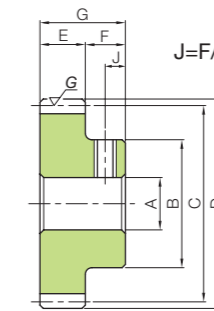

J Series

To order J Series products, please specify: **Catalog No. + J + BORE.**

Bore H7	* The product shapes of J Series items are identified by background color.														
	6	8	10	12	14	15	16	17	18	19	20	22	25	28	30
Keyway J_{S9}	-		4x1.8		5x2.3			6x2.8			8x3.3				
Screw size	-		4x1.8		5x2.3			6x2.8			8x3.3				
Catalog Number	M4	M5	M4			M5			M6						
KHG1-20R J BORE															
KHG1-20L J BORE															
KHG1-24R J BORE															
KHG1-24L J BORE															
KHG1-30R J BORE															
KHG1-30L J BORE															
KHG1-40R J BORE															
KHG1-40L J BORE															
KHG1-50R J BORE															
KHG1-50L J BORE															
KHG1-60R J BORE															
KHG1-60L J BORE															
KHG1-70R J BORE															
KHG1-70L J BORE															
KHG1.5-20R J BORE															
KHG1.5-20L J BORE															
KHG1.5-24R J BORE															
KHG1.5-24L J BORE															
KHG1.5-30R J BORE															
KHG1.5-30L J BORE															
KHG1.5-32R J BORE															
KHG1.5-32L J BORE															
KHG1.5-36R J BORE															
KHG1.5-36L J BORE															
KHG1.5-40R J BORE															
KHG1.5-40L J BORE															
KHG1.5-50R J BORE															
KHG1.5-50L J BORE															
KHG1.5-60R J BORE															
KHG1.5-60L J BORE															
KHG1.5-80R J BORE															
KHG1.5-80L J BORE															
KHG1.5-90R J BORE															
KHG1.5-90L J BORE															
KHG1.5-100R J BORE															
KHG1.5-100L J BORE															

[Caution on J series] ① Cancellation is not possible for made-to-order products. See page 42 for lead times and allowable order quantities. See page 44 for other precautions.