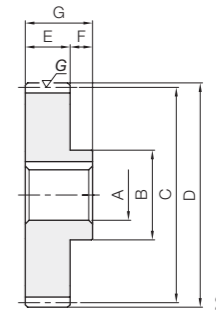

J Series

S1K

S1SK

To order J Series products, please specify: **Catalog No. + J + BORE.**

Catalog Number	Module	No. of teeth	Direction of helix	Shape	Bore A <sub>H7</sub>	Hub dia. B	Pitch dia. C	Outside dia. D	Face width E	Hub width F	Total length G	Allowable torque (N·m)		Allowable torque (kgf·m)		Backlash (mm)	Weight (kg)				
												Bending strength	Surface durability	Bending strength	Surface durability						
KHG4-18RS KHG4-18LS	m4	18	R	S1	20	60	72	80	32	25	57	389	244	39.7	24.9	0.10~0.20	1.44				
KHG4-20RS KHG4-20LS			L															65	80	88	454
KHG4-25RS KHG4-25LS		R	80			100	108	621				513	63.3	52.3							
KHG4-30RS KHG4-30LS		L													120			128	793	769	80.9
KHG4-36RS KHG4-36LS		R	90			144	152	1000				1150	102	117							
KHG4-40RS KHG4-40LS		L													160			168	1150	1450	117
KHG4-50RS KHG4-50LS		R	100		200	208	1450	2270	147	231											
KHG4-60RS KHG4-60LS		L									110	240	248	1800	3380			183	344		
KHG5-18RS KHG5-18LS		m5	18		R	S1	25	70	90	100										40	25
KHG5-20RS KHG5-20LS					L						82	100	110	886	620			90.3	63.2		
KHG5-25RS KHG5-25LS			R		105			125	135	1210											
KHG5-30RS KHG5-30LS			L								120	150	160	1550	1530			158	156		
KHG5-36RS KHG5-36LS	R		130	180	190			1960	2290	200						234					
KHG5-40RS KHG5-40LS	L										140	200	210	2140	2770		219	282			
KHG5-50RS KHG5-50LS	R		250	260	2820		4520	288	461												
KHG5-60RS KHG5-60LS	L									300	310	3510	6740	358	687						
KHG6-18RS KHG6-18LS	m6		18	R	S1		30	80	108							120	48	28	76	1310	848
KHG6-20RS KHG6-20LS				L						100	120	132	1530	1090	156						
KHG6-25RS KHG6-25LS			R	125				150	162							2090				1790	214
KHG6-30RS KHG6-30LS			L							150	180	192	2680	2690	273						
KHG6-36RS KHG6-36LS		R	160	216		228		3240	3850							331				393	
KHG6-40RS KHG6-40LS		L								170	240	252	3710	4860	378						496
KHG6-50RS KHG6-50LS		R	300	312		4880	7950	497	811												
KHG6-60RS KHG6-60LS		L								360	372	5810	11400	593	1160						