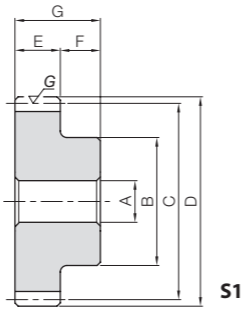

S1

* The precision grade of J Series products is equivalent to the value shown in the table.
** Due to the gear teeth being induction hardened, no secondary operations can be performed on tooth areas including the bottom land (approx. 2 to 3 mm).

Usable in the assembly distance of the spur gear.

KHG ground helical gears use a "transverse" module. The assembly distance is the same as spur gear pairs with the same module and number of teeth. Improved strength and low noise: Take the next step up from spur gears.