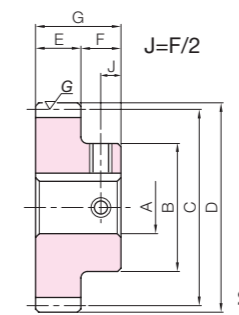

J Series

To order J Series products, please specify: **Catalog No. + J + BORE.**

Bore H7	* The product shapes of J Series items are identified by background color.																	
	12	14	15	16	17	18	19	20	22	25	28	30	32	35	40	45	50	
Keyway J_{s9}	4x1.8			5x2.3			6x2.8			8x3.3			10x3.3		12x3.3		14x3.8	
Screw size	M4			M5			M6			M8		M10						

[Caution on J series] ① Cancellation is not possible for made-to-order products. See page 42 for lead times and allowable order quantities. See page 44 for other precautions.

Spur Gears
Helical Gears
Internal Gears
Racks
CP Racks & Pinions
Miter Gears
Bevel Gears
Screw Gears
Worm Gears
Gearboxes
Other Products

Spur Gears
Helical Gears
Internal Gears
Racks
CP Racks & Pinions
Miter Gears
Bevel Gears
Screw Gears
Worm Gears
Gearboxes
Other Products