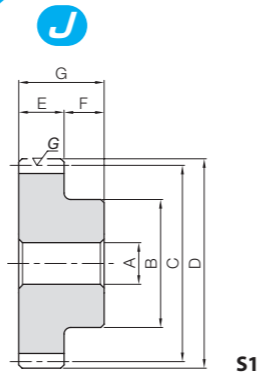

Catalog Number	Module	No. of teeth	Direction of helix	Shape	Bore		Pitch dia.	Outside dia.	Face width	Hub width	Total length	Allowable torque (N·m)		Allowable torque (kgf·m)		Backlash (mm)	Weight (kg)							
					A <sub>H7</sub>	B						Bending strength	Surface durability	Bending strength	Surface durability									
KHG1-20R KHG1-20L	m1	20	R L	S1	6	17	20	22	8	10	18	7.80	4.96	0.80	0.51	0.08~0.16	0.034							
KHG1-24R KHG1-24L		24	R L		8	20	24	26				10.1	7.43	1.03	0.76									
KHG1-30R KHG1-30L		30	R L		10	25	30	32				13.6	12.2	1.39	1.24									
KHG1-40R KHG1-40L		40	R L		12	30	40	42				17.9	20.8	1.83	2.12									
KHG1-50R KHG1-50L		50	R L		14	35	50	52				23.6	33.8	2.41	3.45									
KHG1-60R KHG1-60L		60	R L		16	40	60	62				29.4	50.2	2.99	5.12									
KHG1-70R KHG1-70L		70	R L		18	40	70	72				35.2	70.1	3.59	7.15									
KHG1.5-20R KHG1.5-20L		m1.5	20		R L	S1	12	24				30	33	12	12			24	26.3	17.2	2.68	1.75	0.08~0.16	0.088
KHG1.5-24R KHG1.5-24L			24		R L		12	28				36	39						30.9	23.4	3.16	2.39		
KHG1.5-30R KHG1.5-30L			30		R L		15	38				45	48						41.8	38.4	4.26	3.92		
KHG1.5-32R KHG1.5-32L	32		R L	15	40		48	51	45.5	44.3	4.64	4.52												
KHG1.5-36R KHG1.5-36L	36		R L	15	45		54	57	53.0	57.4	5.40	5.85												
KHG1.5-40R KHG1.5-40L	40		R L	18	50		60	63	60.5	72.3	6.17	7.38												
KHG1.5-50R KHG1.5-50L	50		R L	20	60		75	78	79.7	118	8.13	12.0												
KHG1.5-60R KHG1.5-60L	60		R L	20	60		90	93	99.1	175	10.1	17.9												
KHG1.5-80R KHG1.5-80L	80		R L	20	70		120	123	132	313	13.5	32.0												
KHG1.5-90R KHG1.5-90L	90		R L	20	70		135	138	151	404	15.4	41.2												
KHG1.5-100R KHG1.5-100L	100	R L	20	70	150	153	170	508	17.4	51.8														