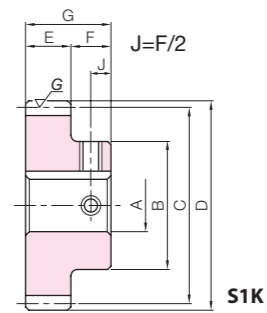

Specifications	
Precision grade	JIS grade N6 (JIS B1702-1: 1998)*
Reference section of gear	Rotating plane
Gear teeth	Standard full depth
Transverse pressure angle	20°
Helix angle	21°30'
Material	SCM440
Heat treatment	Thermal refined, gear teeth induction hardened**
Tooth hardness	50 to 60HRC
Surface treatment	Black oxide coated except for teeth

* The precision grade of J Series products is equivalent to the value shown in the table.
** Due to the gear teeth being induction hardened, no secondary operations can be performed on tooth areas including the bottom land (approx. 2 to 3 mm).