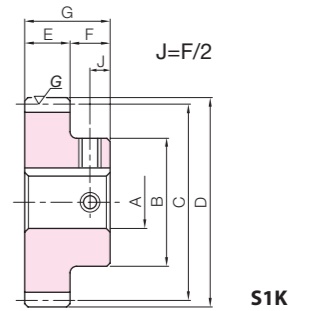

J Series

To order J Series products, please specify: **Catalog No. + J + BORE.**

Bore H7	* The product shapes of J Series items are identified by background color.														
	6	8	10	12	14	15	16	17	18	19	20	22	25	28	30
Keyway J_{S9}	-		4x1.8		5x2.3			6x2.8			8x3.3				
Screw size	-		4x1.8		5x2.3			6x2.8			8x3.3				
Catalog Number	M4	M5	M4			M5			M6						
KHG1-20R J BORE															
KHG1-20L J BORE															
KHG1-24R J BORE															
KHG1-24L J BORE															
KHG1-30R J BORE															
KHG1-30L J BORE															
KHG1-40R J BORE															
KHG1-40L J BORE															
KHG1-50R J BORE															
KHG1-50L J BORE															
KHG1-60R J BORE															
KHG1-60L J BORE															
KHG1-70R J BORE															
KHG1-70L J BORE															
KHG1.5-20R J BORE															
KHG1.5-20L J BORE															
KHG1.5-24R J BORE															
KHG1.5-24L J BORE															
KHG1.5-30R J BORE															
KHG1.5-30L J BORE															
KHG1.5-32R J BORE															
KHG1.5-32L J BORE															
KHG1.5-36R J BORE															
KHG1.5-36L J BORE															
KHG1.5-40R J BORE															
KHG1.5-40L J BORE															
KHG1.5-50R J BORE															
KHG1.5-50L J BORE															
KHG1.5-60R J BORE															
KHG1.5-60L J BORE															
KHG1.5-80R J BORE															
KHG1.5-80L J BORE															
KHG1.5-90R J BORE															
KHG1.5-90L J BORE															
KHG1.5-100R J BORE															
KHG1.5-100L J BORE															

[Caution on J series] ① Cancellation is not possible for made-to-order products. See page 42 for lead times and allowable order quantities. See page 44 for other precautions.