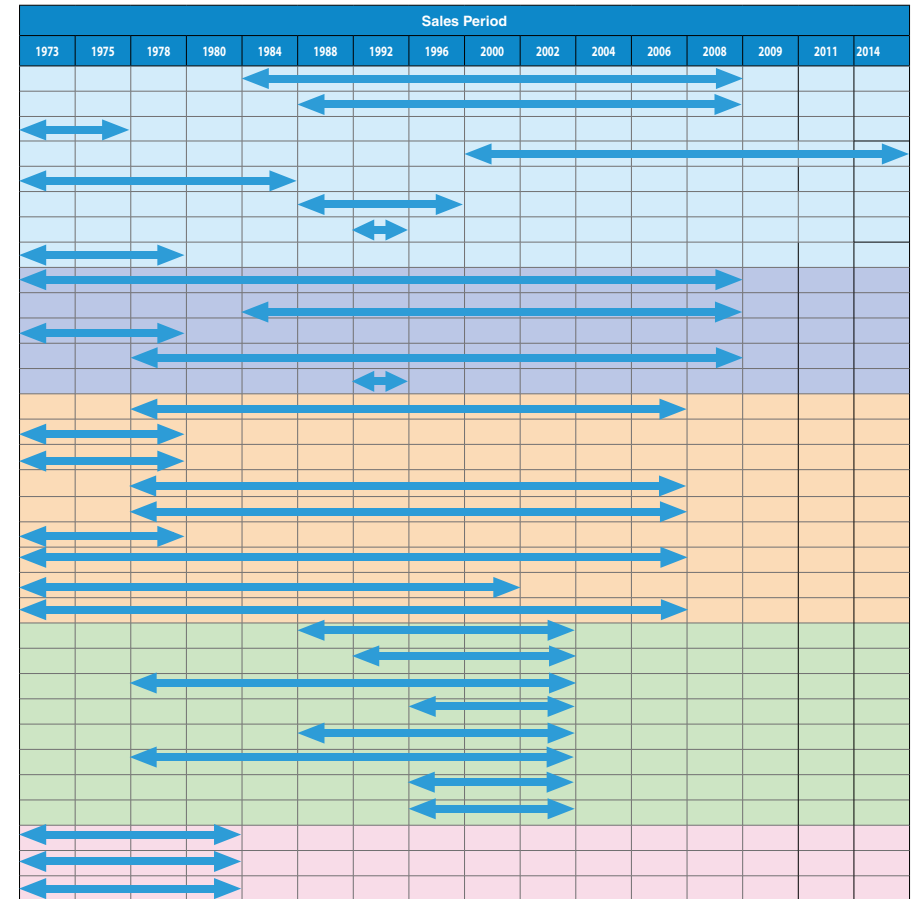

Category	Discontinued Products		Specifications		Alternative
	Item	Range	Characteristics	Material	Item
Spur Gears	SSY	Module 1.25	With Hub	S45C	Custom order
	SSAY	Module 1.25	Hubless	S45C	Custom order
	SSH	All	Honing treatment on Tooth Surface	S45C	SSG
	LS				
	CS	All	Molded	FC200	SS
	PSU	All	With core hub	MC901 (FC200)	PU
Helical Gears	KHCPG	All	CP, Ground	SCM440	Custom order
Internal Gears	CI	All	Molded	FCD55	SI
Racks	SR	Lengths Over 1000 mm	Common Type	S45C	SRF
	BSR	Module 1.25	Contains Brass	C3604	Custom order
	CR	All	Molded	FC200	SRF
	SRCP	Lengths Over 1000 mm	CP	S45C	SRCPF
Helical Racks	KRHGCPF	All	CP, Ground	SCM440	Custom order
Spiral Miter Gears	SMS	Module 1.25	Common Type	S45C	Custom order
Straight Miter Gears	CM	All	Molded	FC20	SM
	FM	All	Precision Molded	S45C	SM
Spiral Bevel Gears	MBSA	Module smaller than m1.5	Finished	SCM415	Custom order
	MBSB	Module smaller than m1.5	Finished	SCM415	Custom order
Straight Bevel Gears	FB	All	Precision Molded	S45C	SB
	SB	CB gear mating pinions with module over m5	Common Type	S45C	SBY
	CB	All items having SB	Molded	FC200	SB, SBY
	CB	SB mating gears with module over m5	Molded	FC200	SB, SBY
Worms	KWGD L	Module Over m5	Duplex, Ground	SCM440	Custom order
	KWGD LS	Module Over m5	Duplex, Ground Shaft	SCM440	Custom order
	KWG	Right-hand helix with double threads with module over m5 (R2)	Ground Shaft	SCM440	Custom order
	SW	Left-hand helix with double threads with module over m5 (L1, L2)	Common Type	S45C	Custom order
Worm Wheels	AGDL	Module Over m5	Duplex	CAC702 (AIBC2)	Custom order
	AGF	Right-hand helix with double threads with module over m5 (R2)	Contains Aluminum Bronze	CAC702 (AIBC2)	Custom order
	BG	Left-hand helix with double threads with module over m5 (L1, L2)	Contains Phosphor Bronze	CAC502 (PBC2)	Custom order
	CG	Left-hand helix with module over m5 (L1, L2)	Molded	FC200	Custom order
One-cycle-clutch type geared motor	F	All	Without motor		No production
	IM	All	With motor		No production
	M	All	With motor		No production